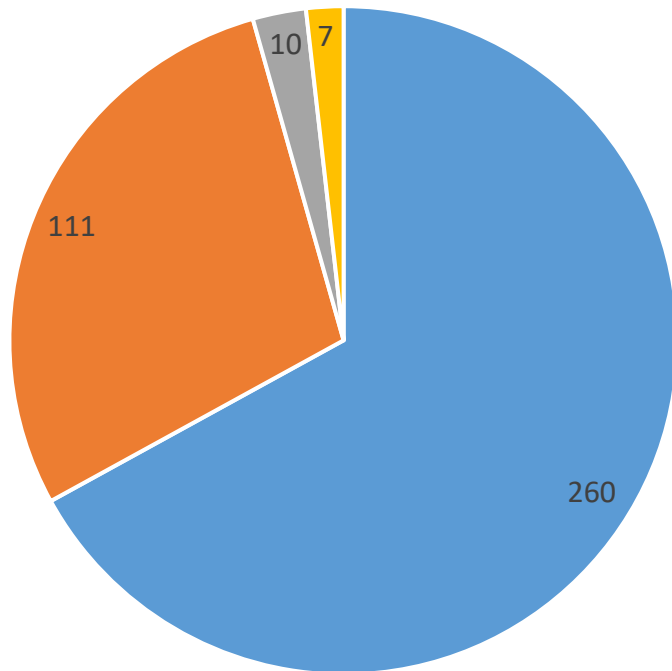

VI Conferência ibérica CETS . Nov. 2020

388 Inscritos