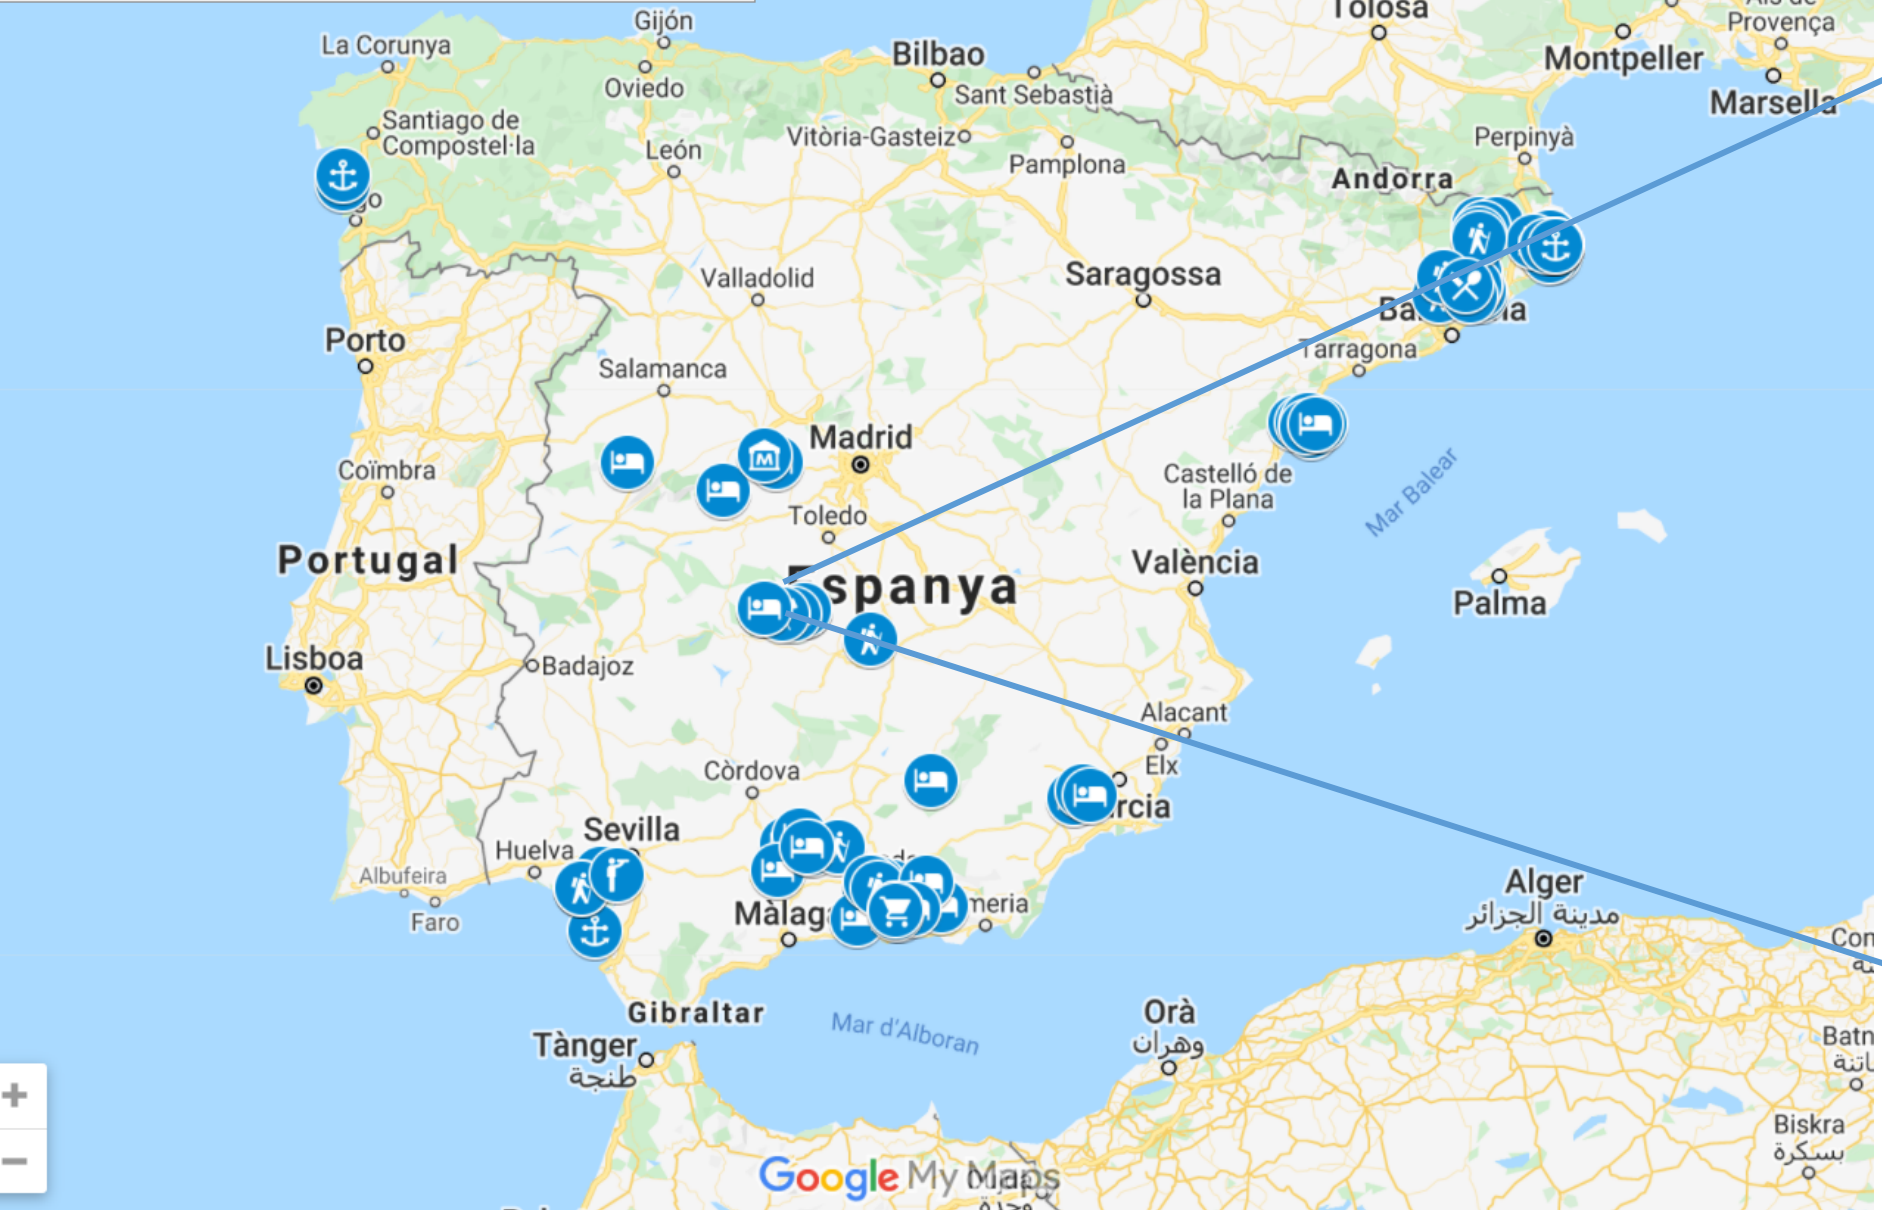

This map was created by a user. [Learn how to create your own.](#) X

Inicia la sessió

Safa Trad Park Goc Fotc emf

google.de/maps/d/viewer?mid=1NIT